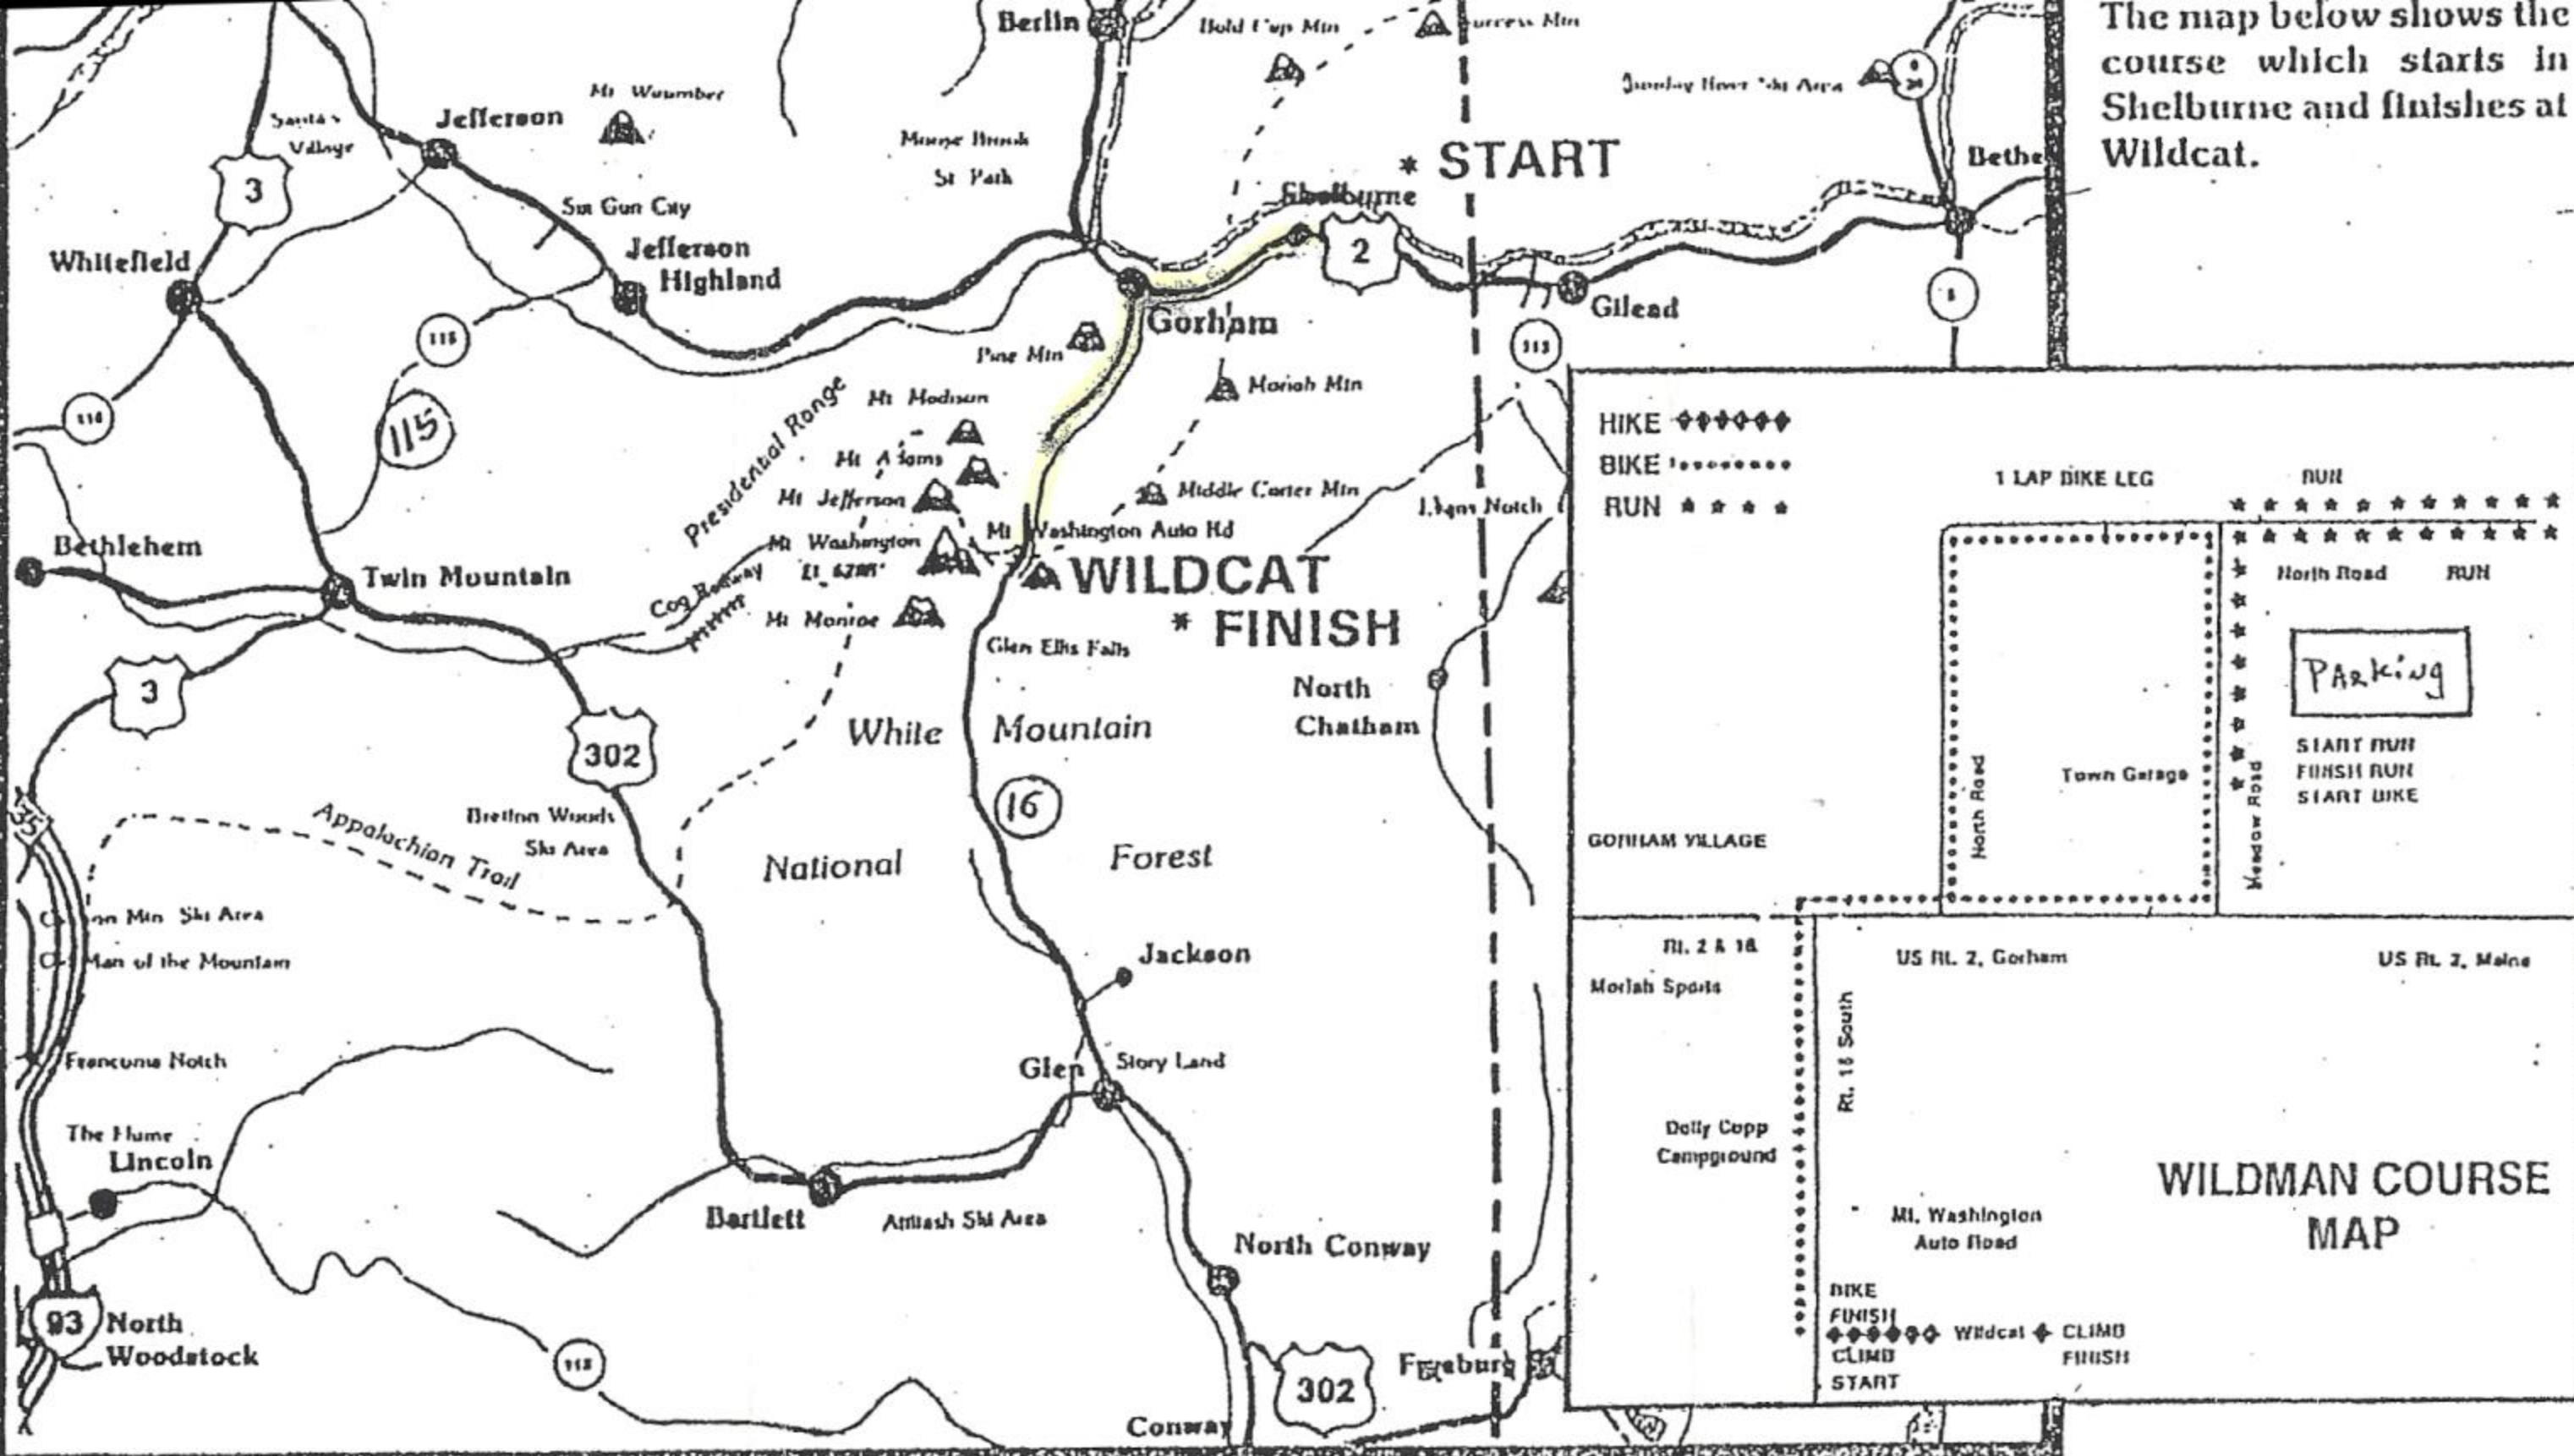

The map below shows the course which starts in Shelburne and finishes at Wildcat.

WILDMAN BIATHLON